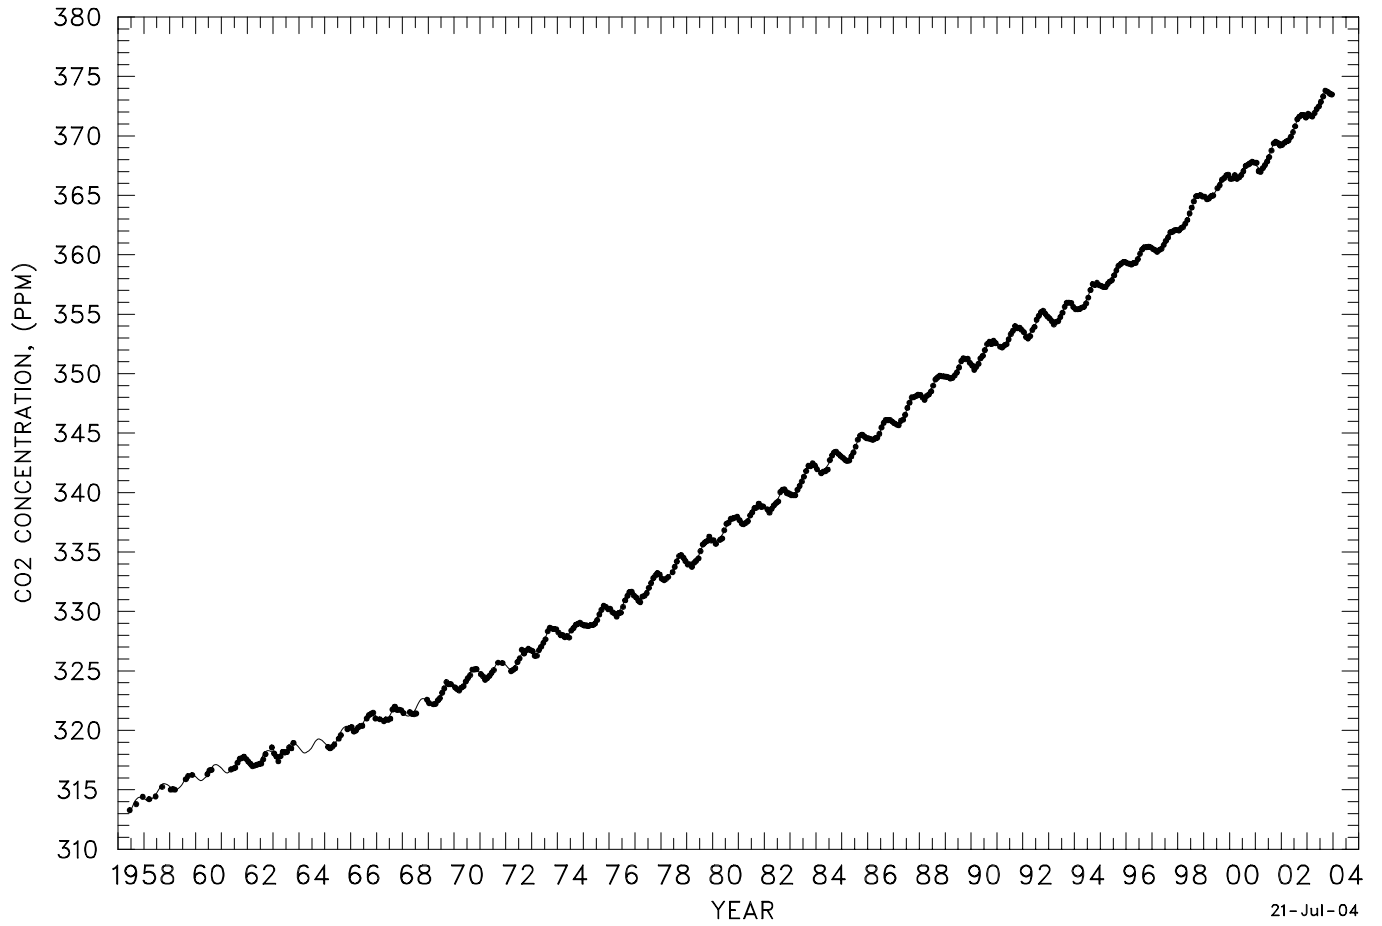

SOUTH POLE, ANTARCTICA
MONTHLY AVERAGE CARBON DIOXIDE CONCENTRATION

SPO-120

21-Jul-04