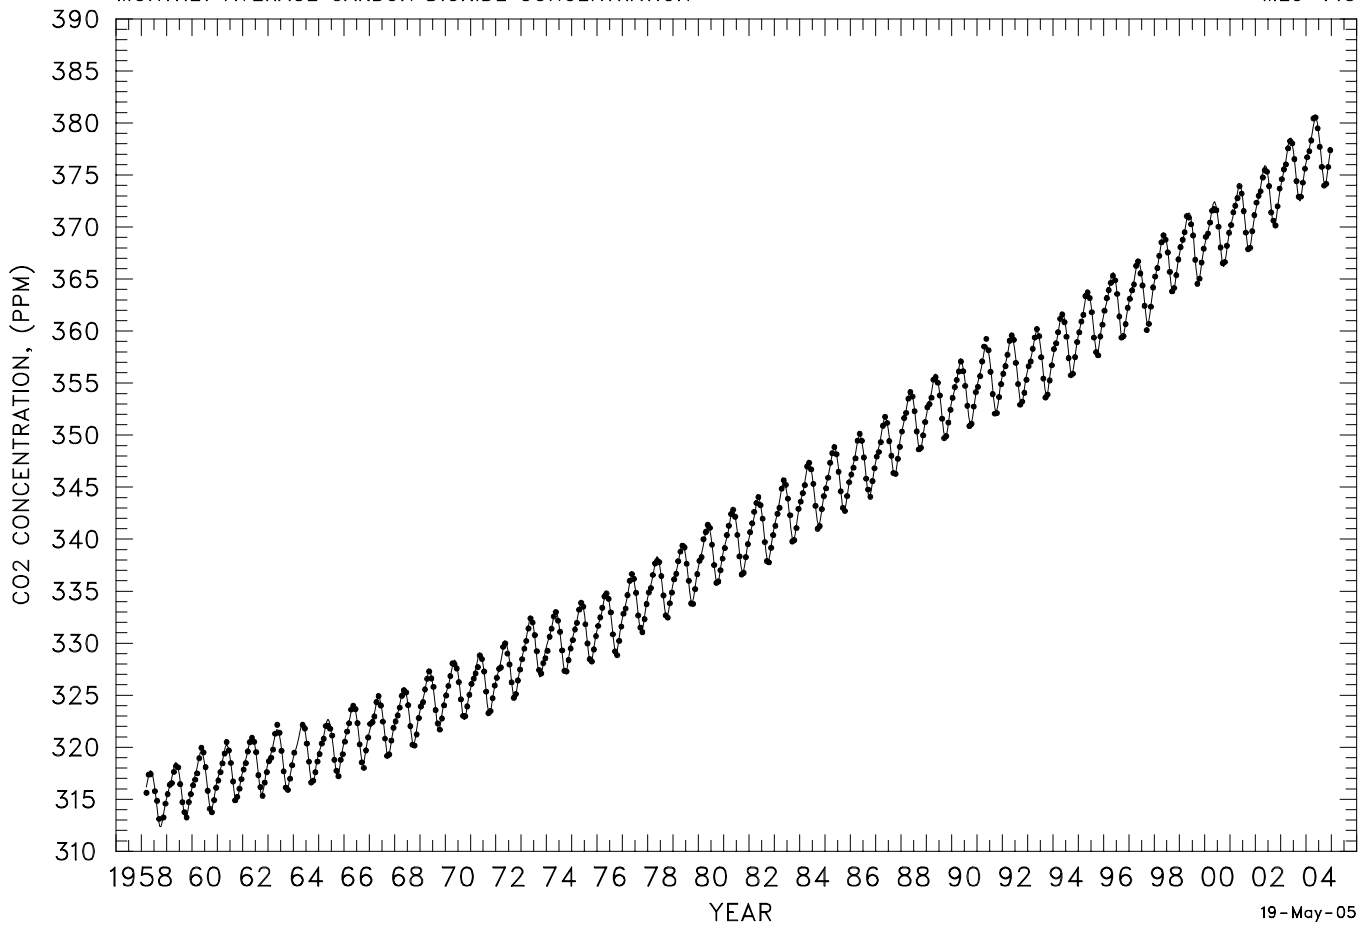

MAUNA LOA OBSERVATORY, HAWAII  
MONTHLY AVERAGE CARBON DIOXIDE CONCENTRATION

MLO-145

19-May-05